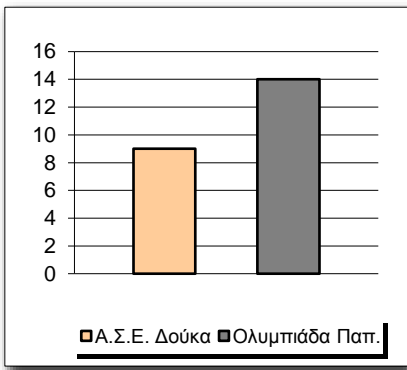

Starters - Subs ratio

Fastbreak Pts

Turnover Pts

Second Chance Pts

NOTES

Blank area for notes.

GRAPHIC STATS

SCORE EVOLUTION

SCORE DIFFERENCE

LARGEST SCORING RUN

LARGEST LEAD