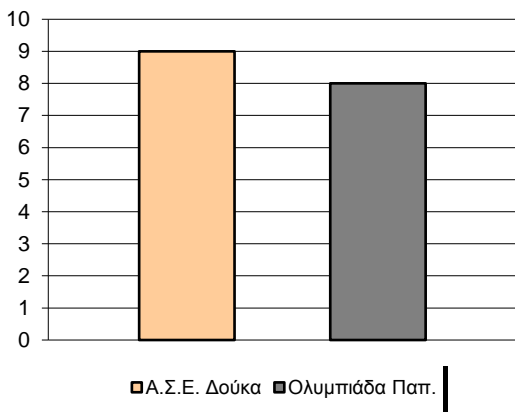

Starters - Subs ratio

Fastbreak Pts

Turnover Pts

Second Chance Pts

NOTES

Blank area for notes.

GRAPHIC STATS

SCORE EVOLUTION

SCORE DIFFERENCE

LARGEST SCORING RUN

LARGEST LEAD